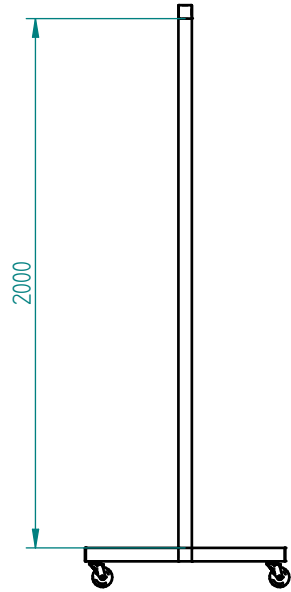

*Share Hope!*

Secure your environment with  
Connect-it's Be-Safe Panel and let's  
look forward to a brighter future!

**IBE-SAFE**  
Panel

   connectitcc

[www.connect-it.cc](http://www.connect-it.cc)

Item Number	Title	Quantity	Cut Length
1	50mm Profile	4	2000
2	50mm Profile	4	350
3	50mm 4-Way Connector	2	-
4	50mm 2-Way Corner Connector	2	-
5	50mm End Cap	4	-
6	L - Bracket	12	-
7	Polycarbonate Sheet (or similar)	1	1996 x 1996
8*	Castor Wheel	4	-
9*	Tek Screw	24	-

	NAME	DATE			
DRAWN	Shirley	05/26/20			
CHECKED			TITLE		
ENG APPR					
MGR APPR					
UNLESS OTHERWISE SPECIFIED DIMENSIONS ARE IN MILLIMETERS			SIZE	DWG NO	REV
			A3	CN0130	01
			FILE NAME: CN0130-01.dft		
			SCALE:	WEIGHT:	SHEET 1 OF 2

	NAME	DATE			
DRAWN	Shirley	05/26/20			
CHECKED			TITLE		
ENG APPR					
MGR APPR					
UNLESS OTHERWISE SPECIFIED DIMENSIONS ARE IN MILLIMETERS			SIZE	DWG NO	REV
			A3	CN0130	01
			FILE NAME: CN0130-01.dft		
SCALE:		WEIGHT:	SHEET 2 OF 2		