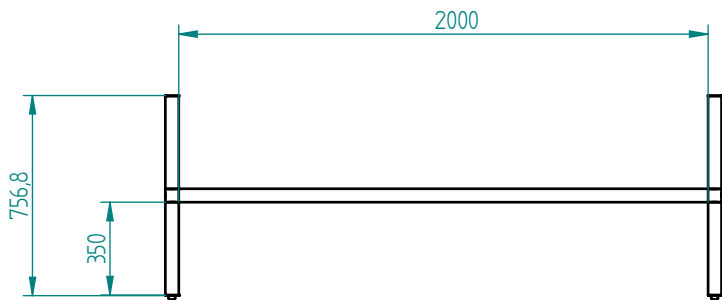

*Share Hope!*

Secure your environment with  
Connect-it's Be-Safe Panel and let's  
look forward to a brighter future!

**IBE-SAFE**  
Panel

   connectitcc

[www.connect-it.cc](http://www.connect-it.cc)

Item Number	Title	Quantity	Cut Length
1	50mm Profile	4	2000
2	50mm Profile	4	350
3	50mm 4-Way Connector	2	-
4	50mm 2-Way Corner Connector	2	-
5	50mm End Cap	4	-
6	L - Bracket	12	-
7	Polycarbonate Sheet (or similar)	1	1996 x 1996
8*	Castor Wheel	4	-
9*	Tek Screw	24	-

	NAME	DATE			
DRAWN	Shirley	05/26/20			
CHECKED			TITLE		
ENG APPR					
MGR APPR					
UNLESS OTHERWISE SPECIFIED DIMENSIONS ARE IN MILLIMETERS			SIZE	DWG NO	REV
			A3	CN0130	01
			FILE NAME: CN0130-01.dft		
			SCALE:	WEIGHT:	SHEET 1 OF 2

	NAME	DATE			
DRAWN	Shirley	05/26/20			
CHECKED			TITLE		
ENG APPR					
MGR APPR					
UNLESS OTHERWISE SPECIFIED DIMENSIONS ARE IN MILLIMETERS			SIZE	DWG NO	REV
			A3	CN0130	01
			FILE NAME: CN0130-01.dft		
SCALE:		WEIGHT:	SHEET 2 OF 2		