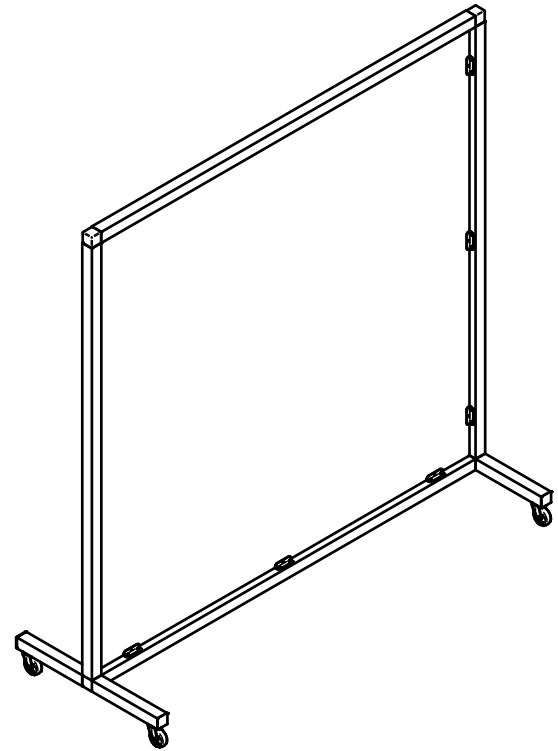

*Share Hope!*

Secure your environment with  
Connect-it's Be-Safe Panel and let's  
look forward to a brighter future!

**IBE-SAFE**  
Panel

   connectitcc

[www.connect-it.cc](http://www.connect-it.cc)

Item Number	Title	Quantity	Cut Length
1	50mm Profile	4	2000
2	50mm Profile	4	350
3	50mm 4-Way Connector	2	-
4	50mm 2-Way Corner Connector	2	-
5	50mm End Cap	4	-
6	L - Bracket	12	-
7	Polycarbonate Sheet (or similar)	1	1996 x 1996
8*	Castor Wheel	4	-
9*	Tek Screw	24	-

	NAME	DATE			
DRAWN	Shirley	05/26/20			
CHECKED			TITLE		
ENG APPR					
MGR APPR					
UNLESS OTHERWISE SPECIFIED DIMENSIONS ARE IN MILLIMETERS			SIZE	DWG NO	REV
			A3	CN0130	01
			FILE NAME: CN0130-01.dft		
			SCALE:	WEIGHT:	SHEET 1 OF 2

	NAME	DATE			
DRAWN	Shirley	05/26/20			
CHECKED			TITLE		
ENG APPR					
MGR APPR					
UNLESS OTHERWISE SPECIFIED DIMENSIONS ARE IN MILLIMETERS			SIZE	DWG NO	REV
			A3	CN0130	01
			FILE NAME: CN0130-01.dft		
SCALE:		WEIGHT:	SHEET 2 OF 2		