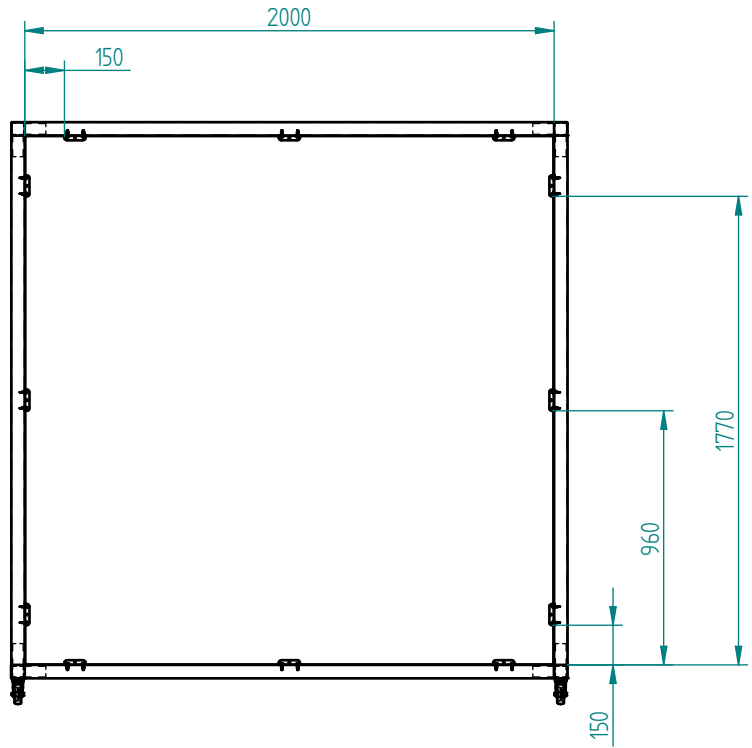

*Share Hope!*

Secure your environment with  
Connect-it's Be-Safe Panel and let's  
look forward to a brighter future!

**IBE-SAFE**  
Panel

   connectitcc

[www.connect-it.cc](http://www.connect-it.cc)

Item Number	Title	Quantity	Cut Length
1	50mm Profile	4	2000
2	50mm Profile	4	350
3	50mm 4-Way Connector	2	-
4	50mm 2-Way Corner Connector	2	-
5	50mm End Cap	4	-
6	L - Bracket	12	-
7	Polycarbonate Sheet (or similar)	1	1996 x 1996
8*	Castor Wheel	4	-
9*	Tek Screw	24	-

	NAME	DATE			
DRAWN	Shirley	05/26/20			
CHECKED			TITLE		
ENG APPR					
MGR APPR					
UNLESS OTHERWISE SPECIFIED DIMENSIONS ARE IN MILLIMETERS			SIZE	DWG NO	REV
			A3	CN0130	01
			FILE NAME: CN0130-01.dft		
			SCALE:	WEIGHT:	SHEET 1 OF 2

	NAME	DATE			
DRAWN	Shirley	05/26/20			
CHECKED			TITLE		
ENG APPR					
MGR APPR					
UNLESS OTHERWISE SPECIFIED DIMENSIONS ARE IN MILLIMETERS			SIZE	DWG NO	REV
			A3	CN0130	01
			FILE NAME: CN0130-01.dft		
SCALE:		WEIGHT:	SHEET 2 OF 2		