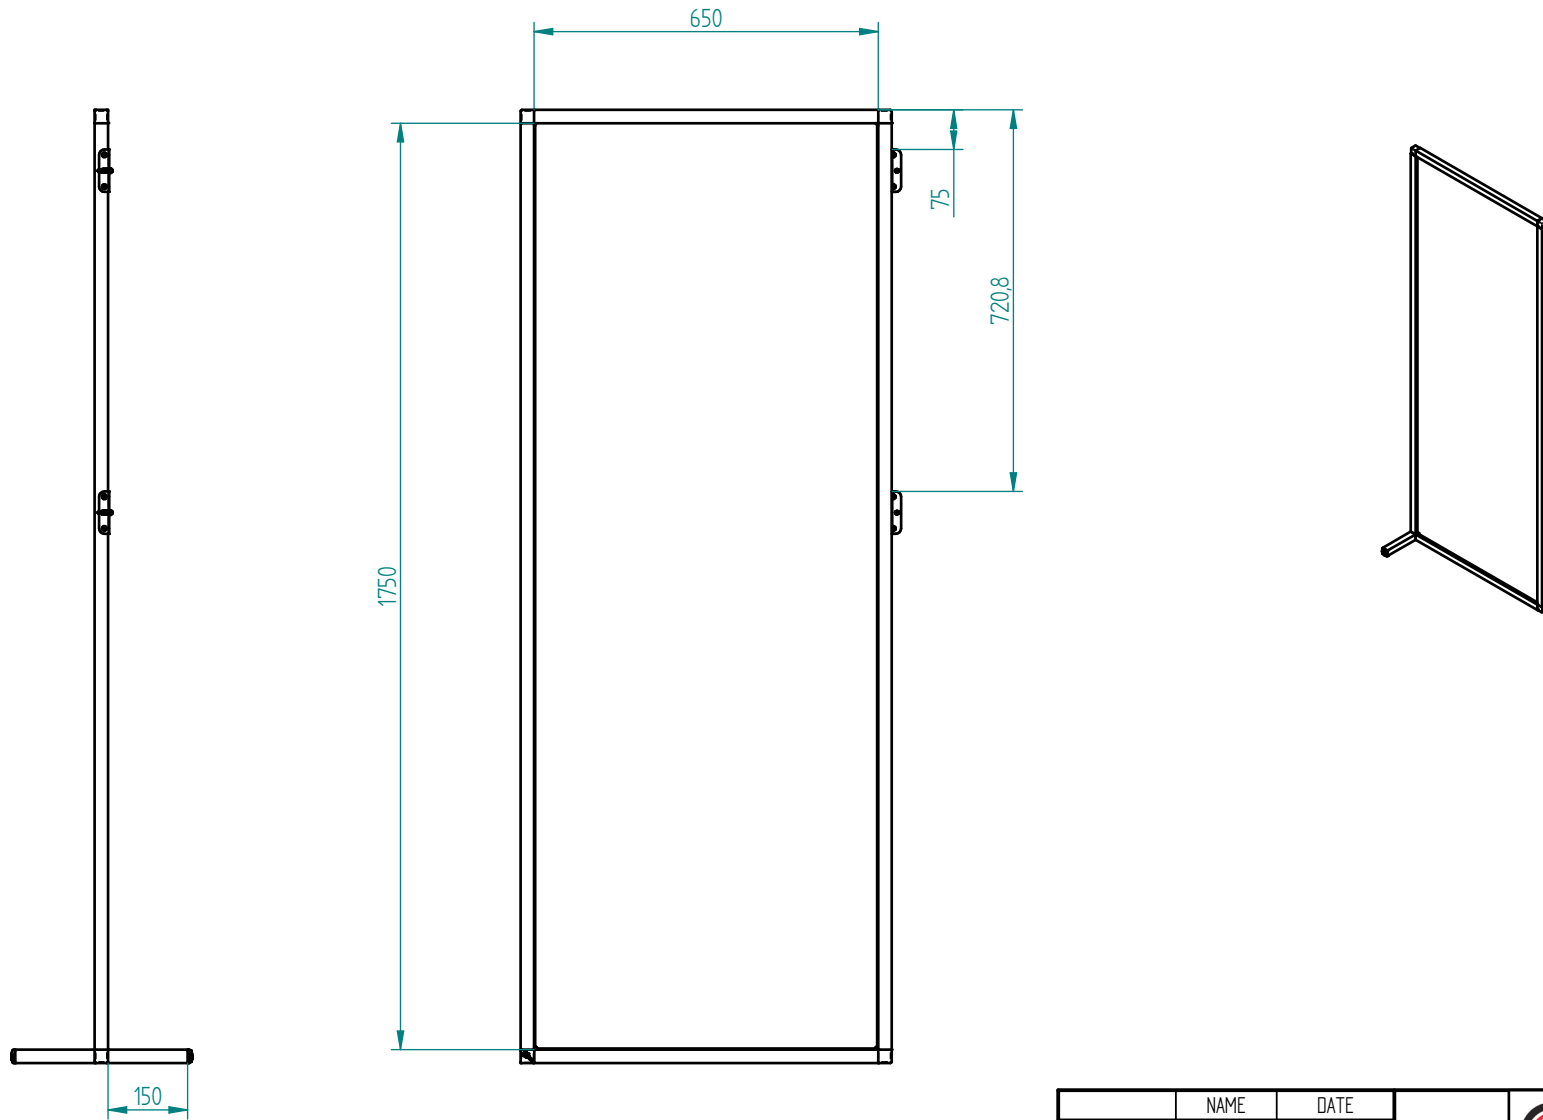

***PLUS*
EXTENSION
ADD-ON**

Share Hope!

Secure your environment with
Connect-it's Be-Safe Desk and let's
look forward to a brighter future!

IBE-SAFE
Desk

connectitcc

www.connect-it.cc

Item Number	Title	Quantity	Cut Length
1	25mm 2-Way Corner Connector	4	
2*	25mm 3-Way Corner Connector	4	
3	50mm 3-Way Connector	6	-
4*	50mm 2-Way Corner Connector	2	-
5*	25mm Profile, single side	4	650
6*	25mm Profile, single side	2	1450
7*	25mm Profile, single side	2	1000
8*	25mm Profile, single side	2	1000
9*	50mm Profile	4	550
10*	50mm Profile	4	550
11*	50mm Profile	3	1350
12*	4mm thick substrate	2	1000 x 646
13*	4mm thick substrate	1	1000 x 1446
14*	Top Board	1	1500 x 700
15*	L - Bracket	8	-
16*	Wood Screw	7	-
17*	Tek Screw	16	-

	NAME	DATE			
DRAWN	Shirley	05/26/20			
CHECKED					
ENG APPR					
MGR APPR			TITLE Student desk with Screen		
UNLESS OTHERWISE SPECIFIED DIMENSIONS ARE IN MILLIMETERS			SIZE A3	DWG NO CN0035-01	REV 1
			FILE NAME: CN0035-01.dft		
			SCALE:	WEIGHT:	SHEET 1 OF 2

Item Number	Title	Quantity	Cut Length
1	25mm Profile, single side	2	650
2	25mm Profile, single side	2	1750
3	25mm Profile	2	150
4	25mm 2-Way Corner Connector	3	-
5*	25mm 4-Way Corner Connector	1	-
6	25mm End Cap	2	-
7	L - Bracket	2	-
9	Tek Screw	6	-
10*	4mm thick substrate	1	1750 x 646

	NAME	DATE			
DRAWN	Shirley	05/28/20			
CHECKED			TITLE Side Screen Add-On		
ENG APPR					
MGR APPR					
UNLESS OTHERWISE SPECIFIED DIMENSIONS ARE IN MILLIMETERS			SIZE	DWG NO	REV
			A3	CN0048-01	01
			FILE NAME: CN0048-01.dft		
			SCALE:	WEIGHT:	SHEET 2 OF 2