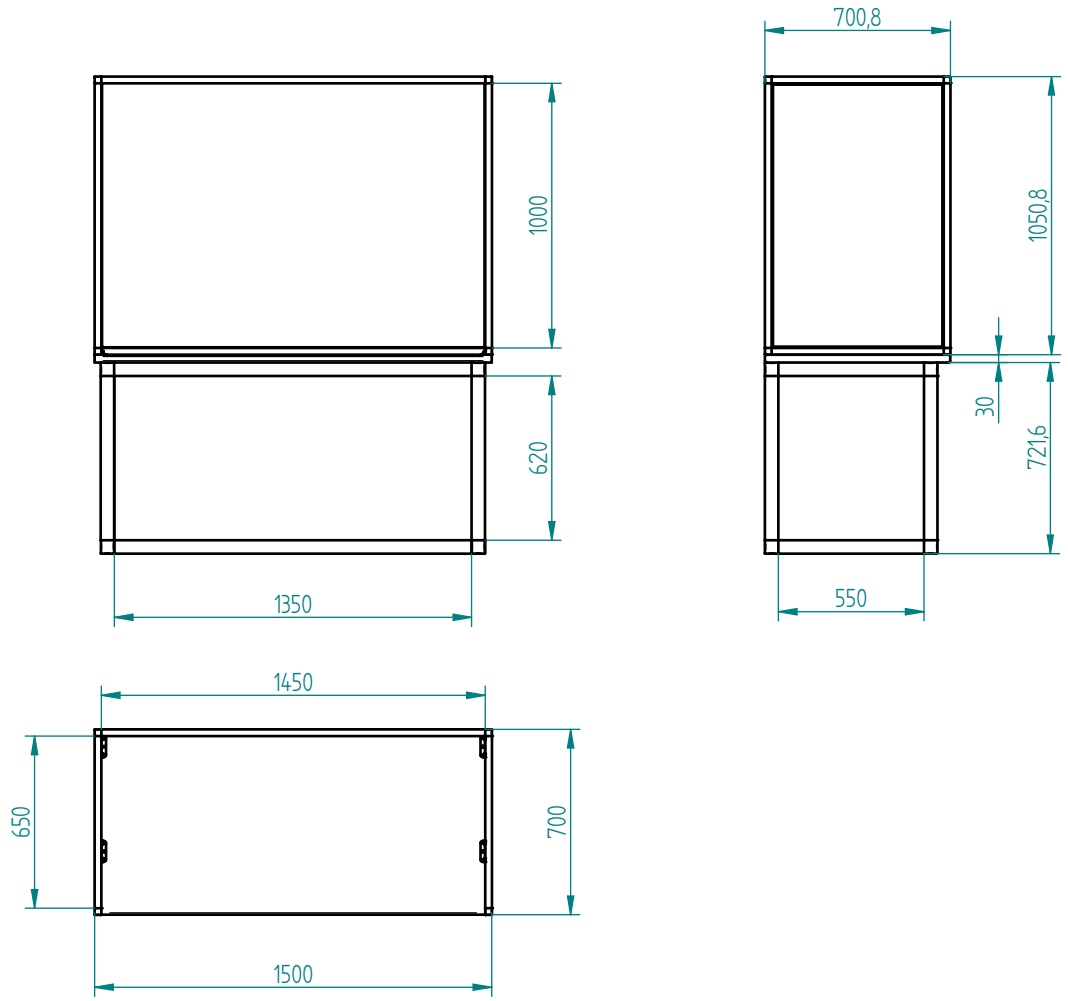

***PLUS*
EXTENSION
ADD-ON**

Share Hope!

Secure your environment with
Connect-it's Be-Safe Desk and let's
look forward to a brighter future!

IBE-SAFE
Desk

connectitcc

www.connect-it.cc

Item Number	Title	Quantity	Cut Length
1	25mm 2-Way Corner Connector	4	
2*	25mm 3-Way Corner Connector	4	
3	50mm 3-Way Connector	6	-
4*	50mm 2-Way Corner Connector	2	-
5*	25mm Profile, single side	4	650
6*	25mm Profile, single side	2	1450
7*	25mm Profile, single side	2	1000
8*	25mm Profile, single side	2	1000
9*	50mm Profile	4	550
10*	50mm Profile	4	550
11*	50mm Profile	3	1350
12*	4mm thick substrate	2	1000 x 646
13*	4mm thick substrate	1	1000 x 1446
14*	Top Board	1	1500 x 700
15*	L - Bracket	8	-
16*	Wood Screw	7	-
17*	Tek Screw	16	-

	NAME	DATE			
DRAWN	Shirley	05/26/20			
CHECKED					
ENG APPR					
MGR APPR			TITLE Student desk with Screen		
UNLESS OTHERWISE SPECIFIED DIMENSIONS ARE IN MILLIMETERS			SIZE A3	DWG NO CN0035-01	REV 1
			FILE NAME: CN0035-01.dft		
			SCALE:	WEIGHT:	SHEET 1 OF 2

Item Number	Title	Quantity	Cut Length
1	25mm Profile, single side	2	650
2	25mm Profile, single side	2	1750
3	25mm Profile	2	150
4	25mm 2-Way Corner Connector	3	-
5*	25mm 4-Way Corner Connector	1	-
6	25mm End Cap	2	-
7	L - Bracket	2	-
9	Tek Screw	6	-
10*	4mm thick substrate	1	1750 x 646

	NAME	DATE			
DRAWN	Shirley	05/28/20			
CHECKED			TITLE Side Screen Add-On		
ENG APPR					
MGR APPR					
UNLESS OTHERWISE SPECIFIED DIMENSIONS ARE IN MILLIMETERS			SIZE	DWG NO	REV
			A3	CN0048-01	01
			FILE NAME: CN0048-01.dft		
			SCALE:	WEIGHT:	SHEET 2 OF 2