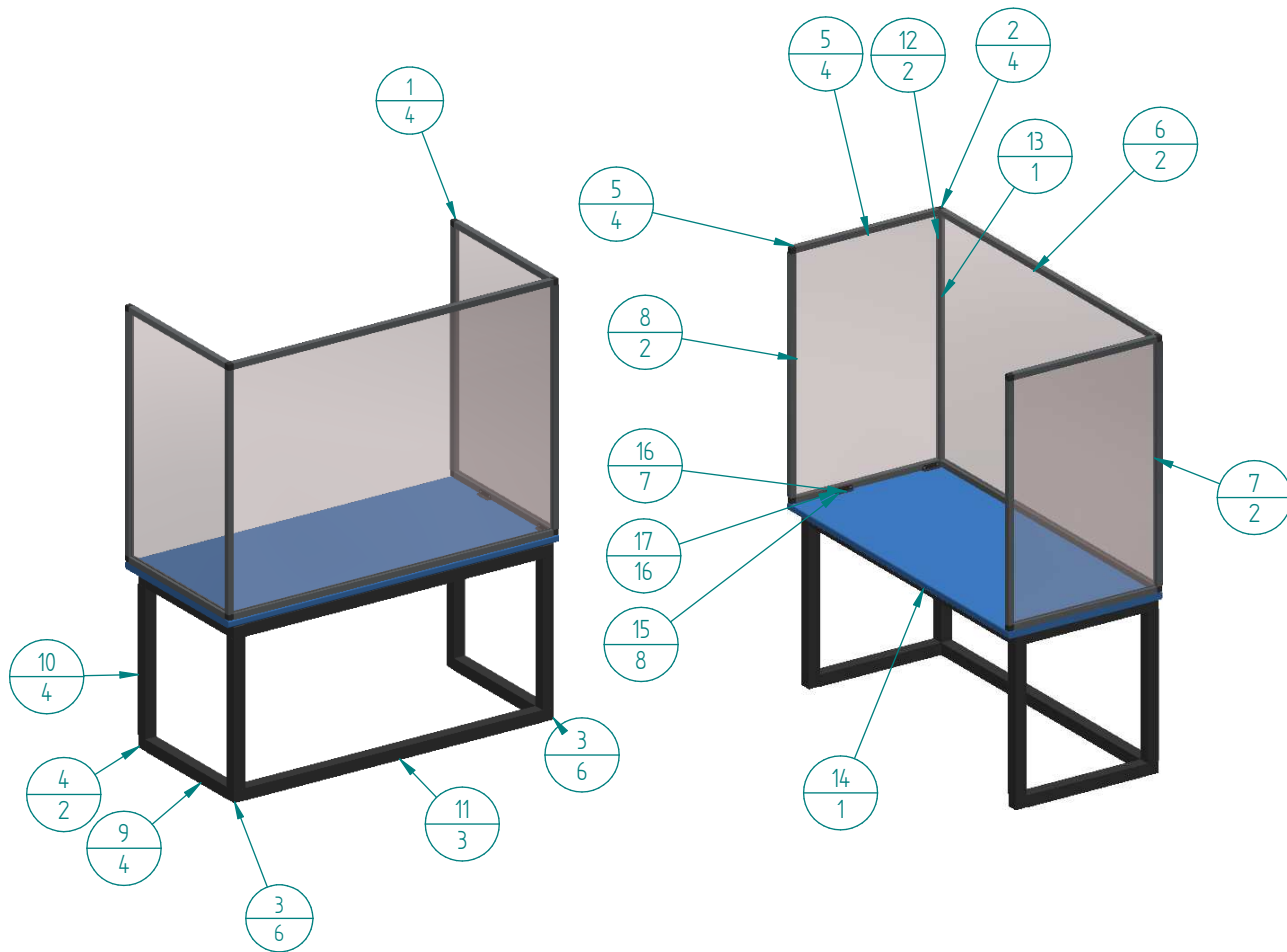

***PLUS*
EXTENSION
ADD-ON**

Share Hope!

Secure your environment with
Connect-it's Be-Safe Desk and let's
look forward to a brighter future!

IBE-SAFE
Desk

connectitcc

www.connect-it.cc

Item Number	Title	Quantity	Cut Length
1	25mm 2-Way Corner Connector	4	
2*	25mm 3-Way Corner Connector	4	
3	50mm 3-Way Connector	6	-
4*	50mm 2-Way Corner Connector	2	-
5*	25mm Profile, single side	4	650
6*	25mm Profile, single side	2	1450
7*	25mm Profile, single side	2	1000
8*	25mm Profile, single side	2	1000
9*	50mm Profile	4	550
10*	50mm Profile	4	550
11*	50mm Profile	3	1350
12*	4mm thick substrate	2	1000 x 646
13*	4mm thick substrate	1	1000 x 1446
14*	Top Board	1	1500 x 700
15*	L - Bracket	8	-
16*	Wood Screw	7	-
17*	Tek Screw	16	-

	NAME	DATE			
DRAWN	Shirley	05/26/20			
CHECKED					
ENG APPR					
MGR APPR			TITLE Student desk with Screen		
UNLESS OTHERWISE SPECIFIED DIMENSIONS ARE IN MILLIMETERS			SIZE A3	DWG NO CN0035-01	REV 1
			FILE NAME: CN0035-01.dft		
			SCALE:	WEIGHT:	SHEET 1 OF 2

Item Number	Title	Quantity	Cut Length
1	25mm Profile, single side	2	650
2	25mm Profile, single side	2	1750
3	25mm Profile	2	150
4	25mm 2-Way Corner Connector	3	-
5*	25mm 4-Way Corner Connector	1	-
6	25mm End Cap	2	-
7	L - Bracket	2	-
9	Tek Screw	6	-
10*	4mm thick substrate	1	1750 x 646