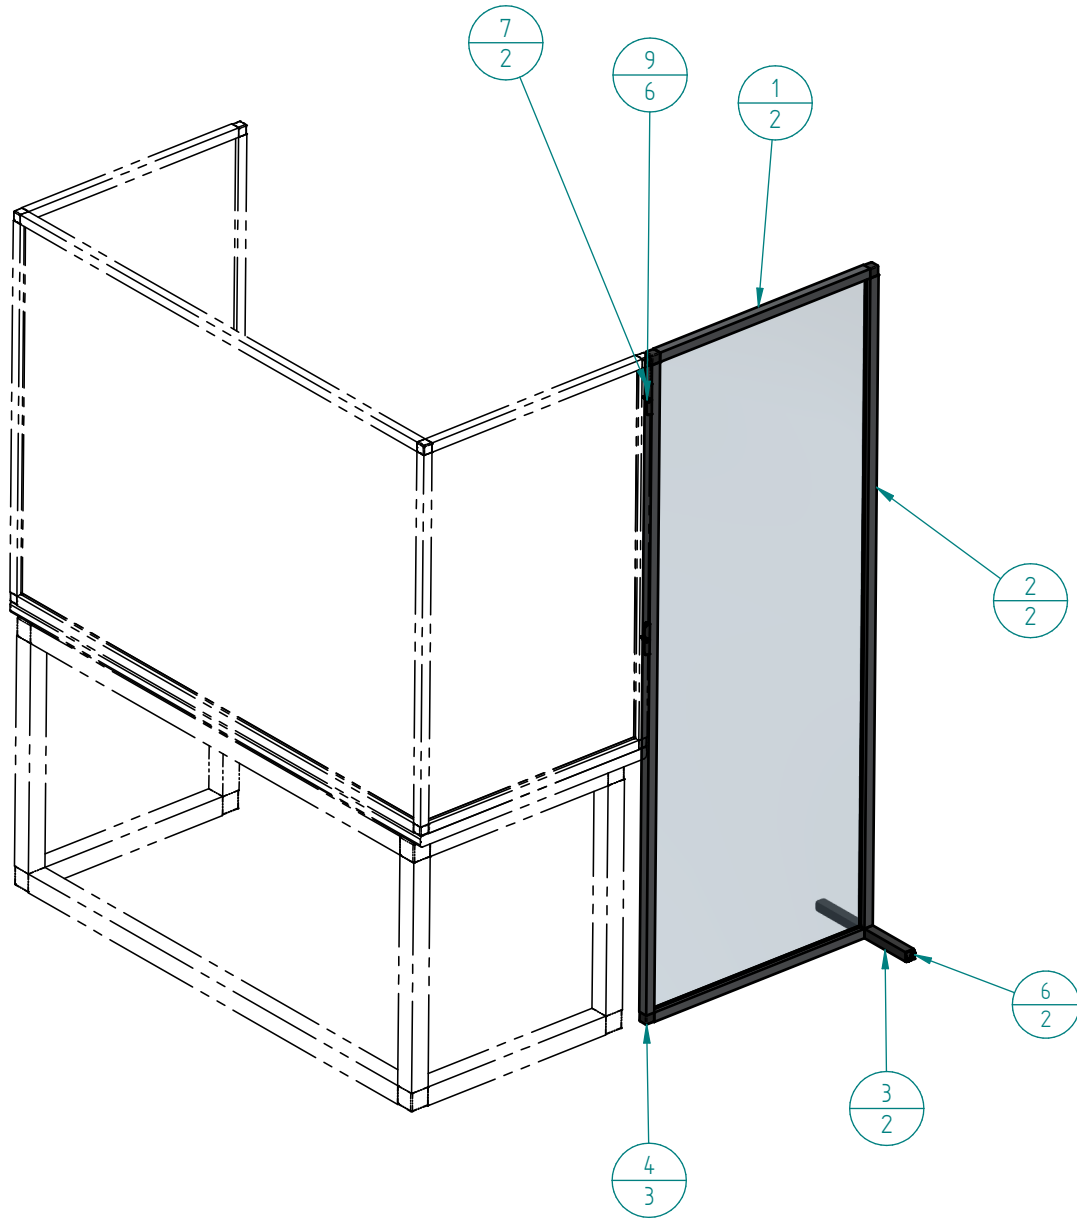

***PLUS*
EXTENSION
ADD-ON**

Share Hope!

Secure your environment with
Connect-it's Be-Safe Desk and let's
look forward to a brighter future!

IBE-SAFE
Desk

connectitcc

www.connect-it.cc

Item Number	Title	Quantity	Cut Length
1	25mm 2-Way Corner Connector	4	
2*	25mm 3-Way Corner Connector	4	
3	50mm 3-Way Connector	6	-
4*	50mm 2-Way Corner Connector	2	-
5*	25mm Profile, single side	4	650
6*	25mm Profile, single side	2	1450
7*	25mm Profile, single side	2	1000
8*	25mm Profile, single side	2	1000
9*	50mm Profile	4	550
10*	50mm Profile	4	550
11*	50mm Profile	3	1350
12*	4mm thick substrate	2	1000 x 646
13*	4mm thick substrate	1	1000 x 1446
14*	Top Board	1	1500 x 700
15*	L - Bracket	8	-
16*	Wood Screw	7	-
17*	Tek Screw	16	-

	NAME	DATE			
DRAWN	Shirley	05/26/20			
CHECKED					
ENG APPR					
MGR APPR			TITLE Student desk with Screen		
UNLESS OTHERWISE SPECIFIED DIMENSIONS ARE IN MILLIMETERS			SIZE A3	DWG NO CN0035-01	REV 1
			FILE NAME: CN0035-01.dft		
			SCALE:	WEIGHT:	SHEET 1 OF 2

Item Number	Title	Quantity	Cut Length
1	25mm Profile, single side	2	650
2	25mm Profile, single side	2	1750
3	25mm Profile	2	150
4	25mm 2-Way Corner Connector	3	-
5*	25mm 4-Way Corner Connector	1	-
6	25mm End Cap	2	-
7	L - Bracket	2	-
9	Tek Screw	6	-
10*	4mm thick substrate	1	1750 x 646