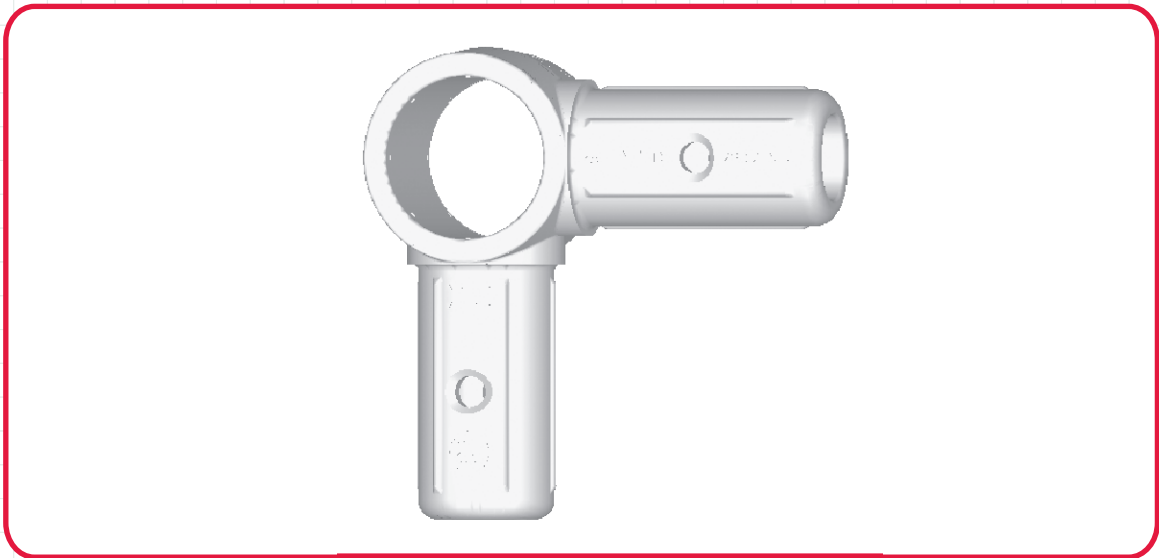

25mm 2 Way Hinge
 Round Profile

Product Name	2 Way Hinge piece
Product Code	25r-2-90hinge
Tube Size	25mm
Subtract	TBA
Packed Qty	4 / 12 / 30 / 200 units
Colours	Aluminium Grey  Black 

Industries:

- Signage
- Home DIY
- POS & Retail
- Camping & Leisure
- Fabricators

* Basic Example