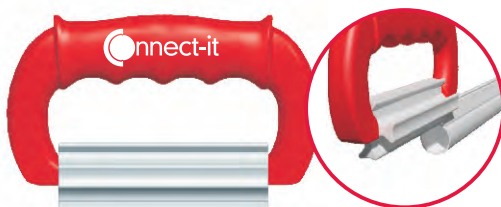

25mm 2 Way 180° Shelf Profile Square Profile

Product Name

Alu-Flex 2 Way 180° Shelf Profile

Product Code

A 25-2-180S

Tube Size

25mm

Tube Length

5410mm

Alu-Flex Profiling Tool

Use one tool with 2 interchangeable keys to open or close flanges to suite your substrate