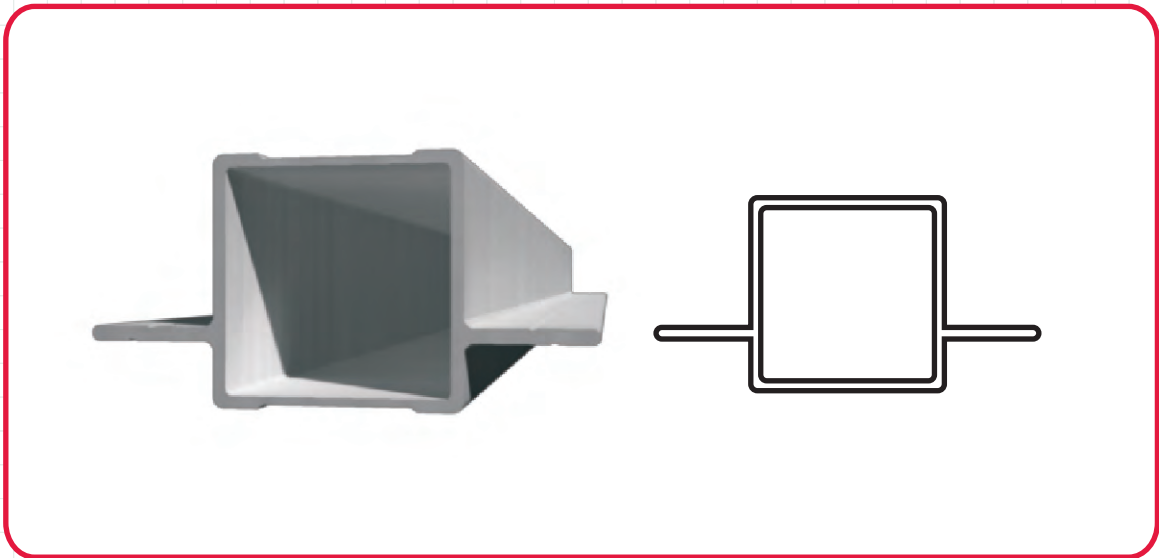

25mm 2 Way 180° Shelf Profile Square Profile

Product Name

Alu-Flex 2 Way 180° Shelf Profile

Product Code

A 25-2-180S

Tube Size

25mm

Tube Length

5410mm

Alu-Flex Profiling Tool

Use one tool with 2 interchangeable keys to open or close flanges to suite your substrate