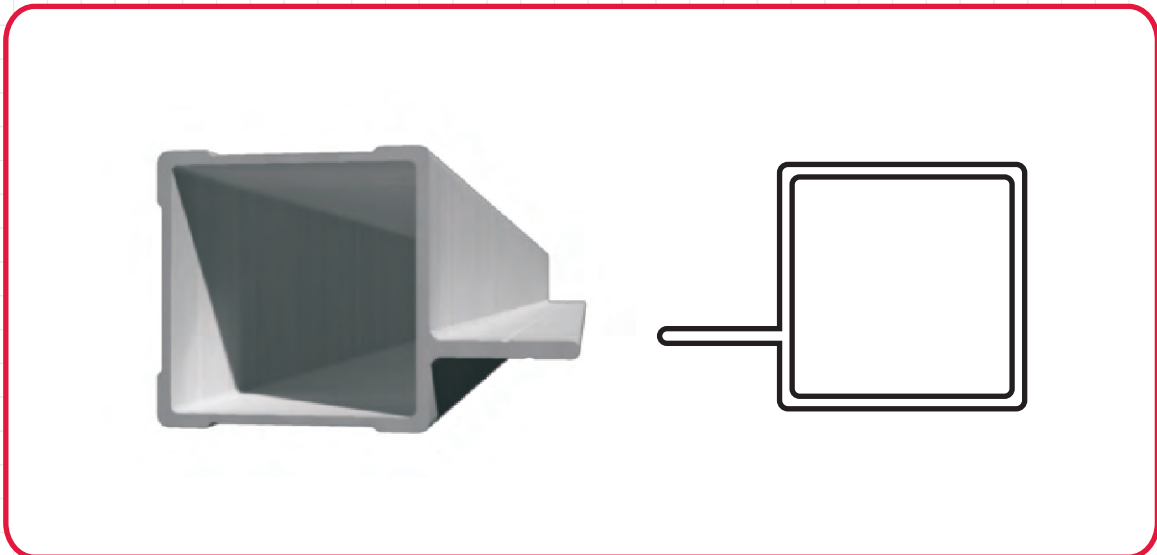

25mm 1 Way 90° Shelf Profile Square Profile

Product Name

Alu-Flex 1 Way 180° Shelf Profile

Product Code

A 25-2-90S

Tube Size

25mm

Tube Length

5410mm

Alu-Flex Profiling Tool

Use one tool with 2 interchangeable keys to open or close flanges to suite your substrate