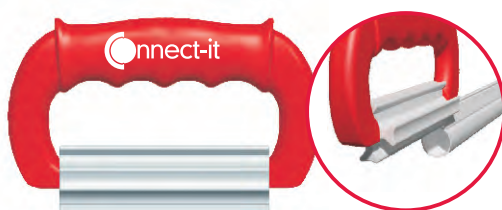

25mm 1 Way 90° Shelf Profile Square Profile

Product Name

Alu-Flex 1 Way 180° Shelf Profile

Product Code

A 25-2-90S

Tube Size

25mm

Tube Length

5410mm

Alu-Flex Profiling Tool

Use one tool with 2 interchangeable keys to open or close flanges to suite your substrate